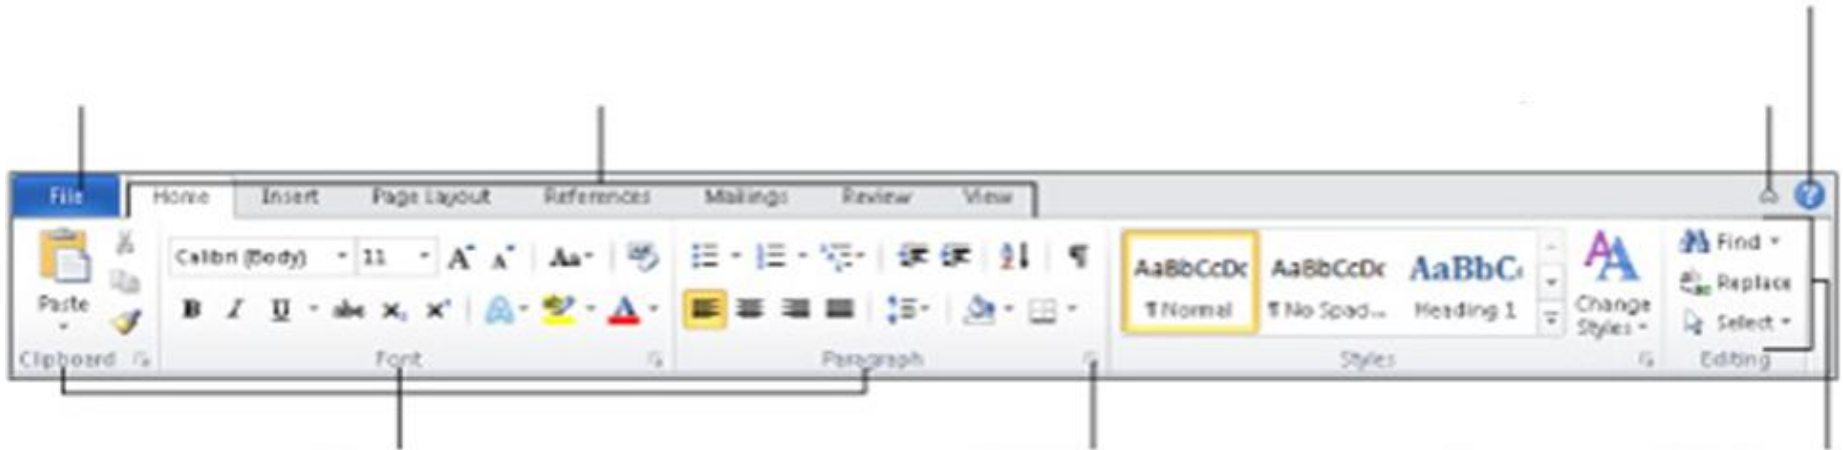

# Parts of Microsoft Word Test

Zoom  
Maximize  
Quick access toolbar  
Browse buttons  
Insertion pointer

Document information  
Minimize  
Title bar  
Status bar  
Blank page

View ruler  
Close  
View buttons  
Vertical scroll bar  
Ethereal void

## Parts of Microsoft Word Test

**File tab menu**

**Groups**

**Tabs**

**Word Help**

**Word Help**

**Command buttons**

**Dialog box launcher**