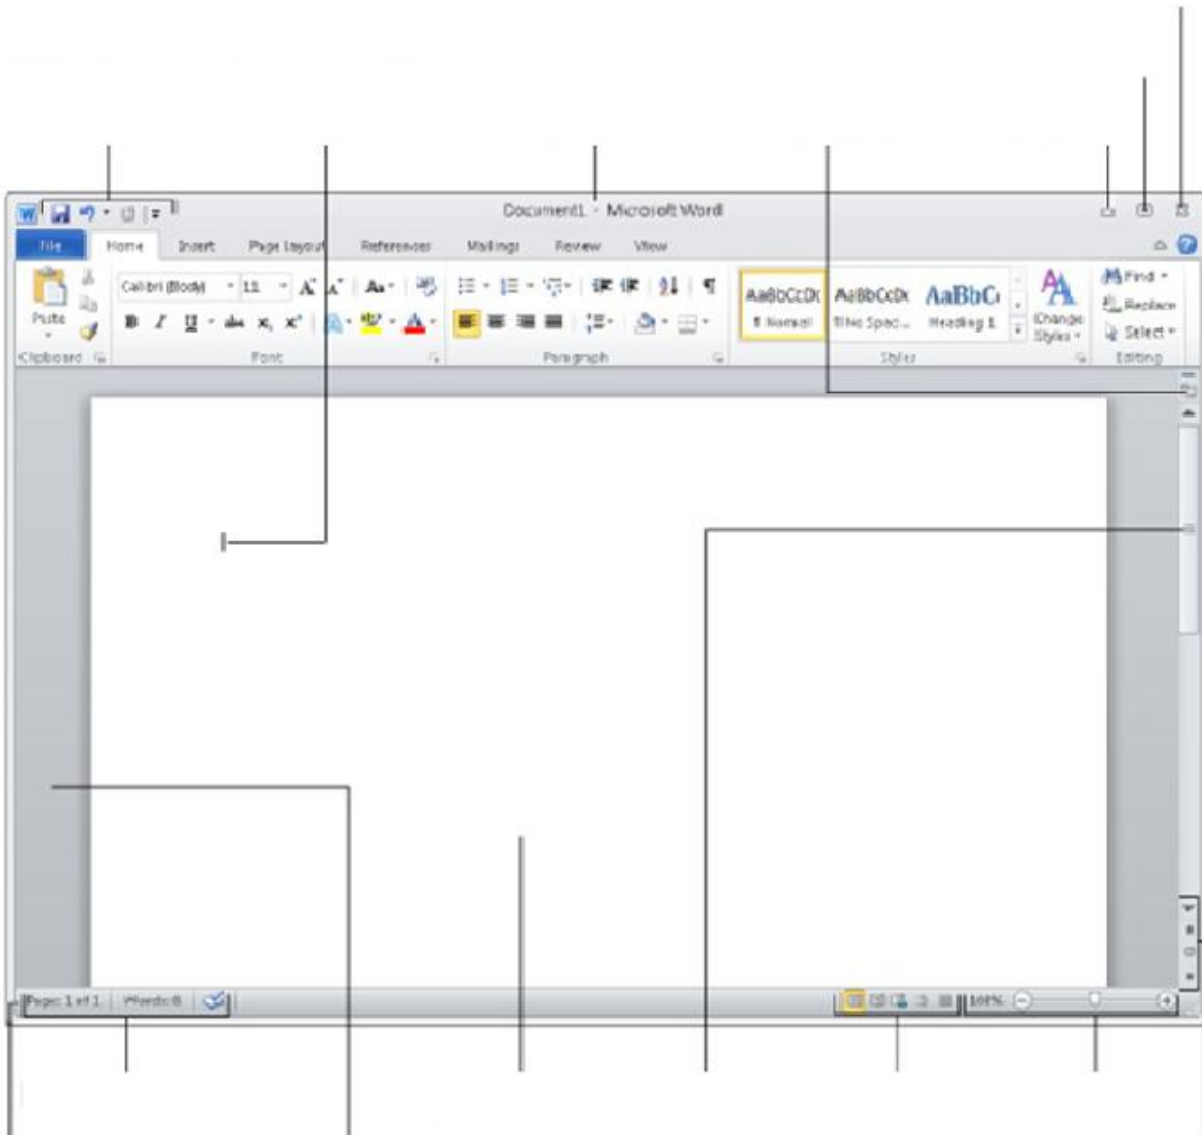

# Parts of Microsoft Word Test

Zoom  
Maximize  
Quick access toolbar  
Browse buttons  
Insertion pointer

Document information  
Minimize  
Title bar  
Status bar  
Blank page

View ruler  
Close  
View buttons  
Vertical scroll bar  
Ethereal void

## Parts of Microsoft Word Test

**File tab menu**

**Groups**

**Tabs**

**Word Help**

**Word Help**

**Command buttons**

**Dialog box launcher**

**Minimize/ Expand Ribbon**